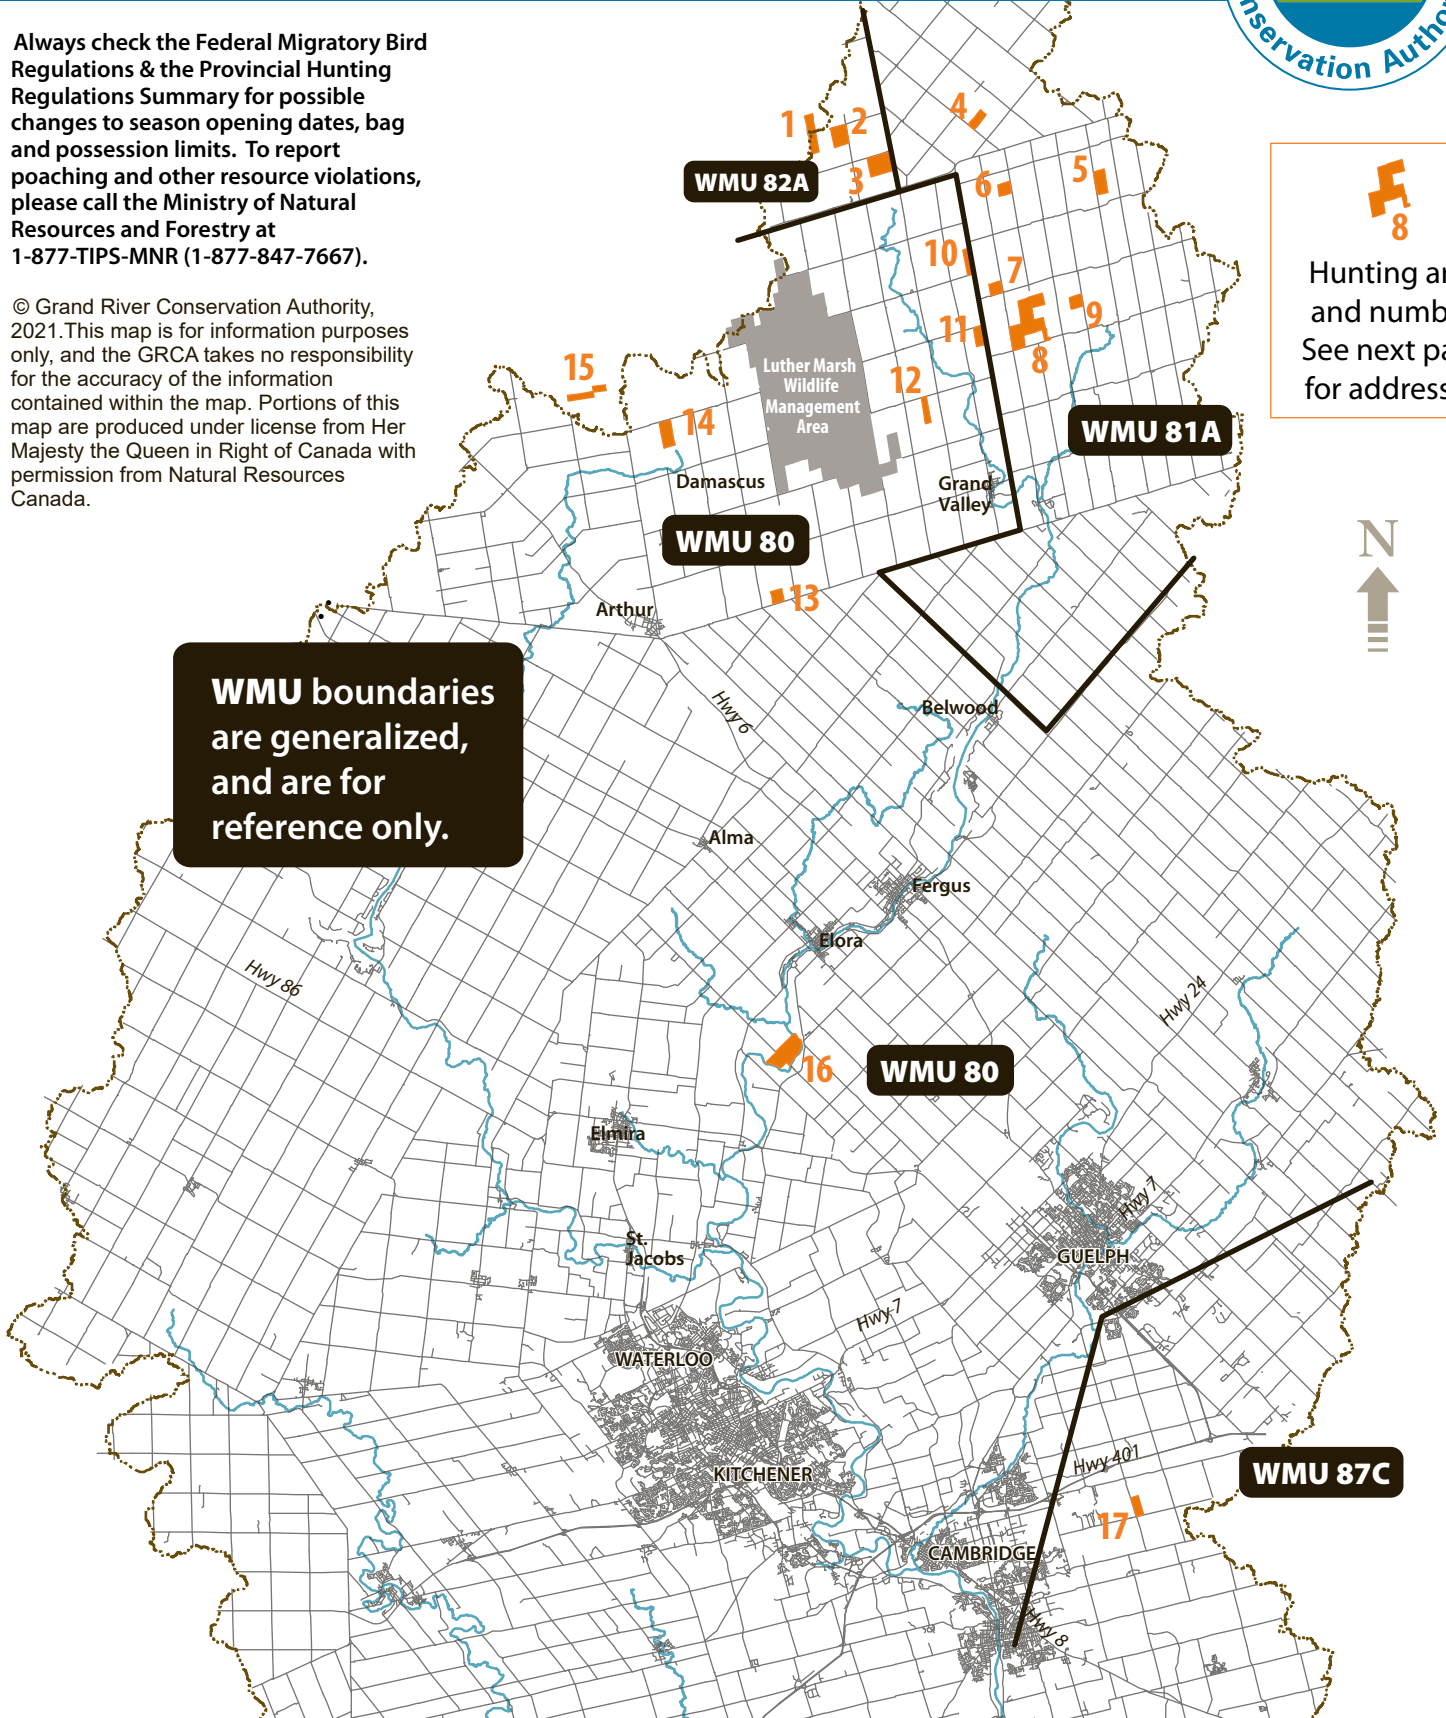

Hunting area and number. See next page for addresses.

WMU boundaries are generalized, and are for reference only.

Miscellaneous Hunting Areas - Locations

By permit only

Area Number	Area Name	Area Size (Hectare)	Wildlife Management Unit (WMU)	Location	Directions
1	Stewart	40	82A	Southgate Road 8/Concession 4 road, Township of Southgate	From Arthur – take Wellington Road 14 North, turn East on Hwy 89, turn North on Sideroad 11, turn East on Concession 4/Southgate Road 8
2	Robinson	40	82A	Southgate Road 8/Concession 4 Road, Township of Southgate	Same as Stewart Tract. Tract is on corner of Grey Road 8.
3	Keldon	81	82A	Concession 2 Road, Township of Southgate	From Arthur – take Wellington Road 14 North, turn East on Hwy 89, turn North on Grey County Road 8, turn East on Southgate Road 4
4	Lagerman	40	81A	#077099 7th Line SW, Township of Melancton	From Arthur – take Wellington Road 109 East, turn North on County Road 25, turn East on Hwy 89, turn North-East on County Road 17, turn North on 7th Line SW
5	Lama	81	81A	#375399 6th Line, Township of Amaranth	From Arthur – take Wellington Road 109 East, turn North on 6th Line
6	Young	40	81A	#255510 9th Line, Township of Amaranth	From Arthur – take Wellington Road 109 East, turn North on County Road 25, turn West on Hwy 89, turn South on 9th Line
7	Smith	40	81A	#383069 Sideroad 20, Township of Amaranth	From Arthur – take Wellington Road 109 East, turn North on County Road 25, turn East on Conc. Road 8-9, turn North on Amaranth/East Luther Townline Road, turn East on Sideroad 20