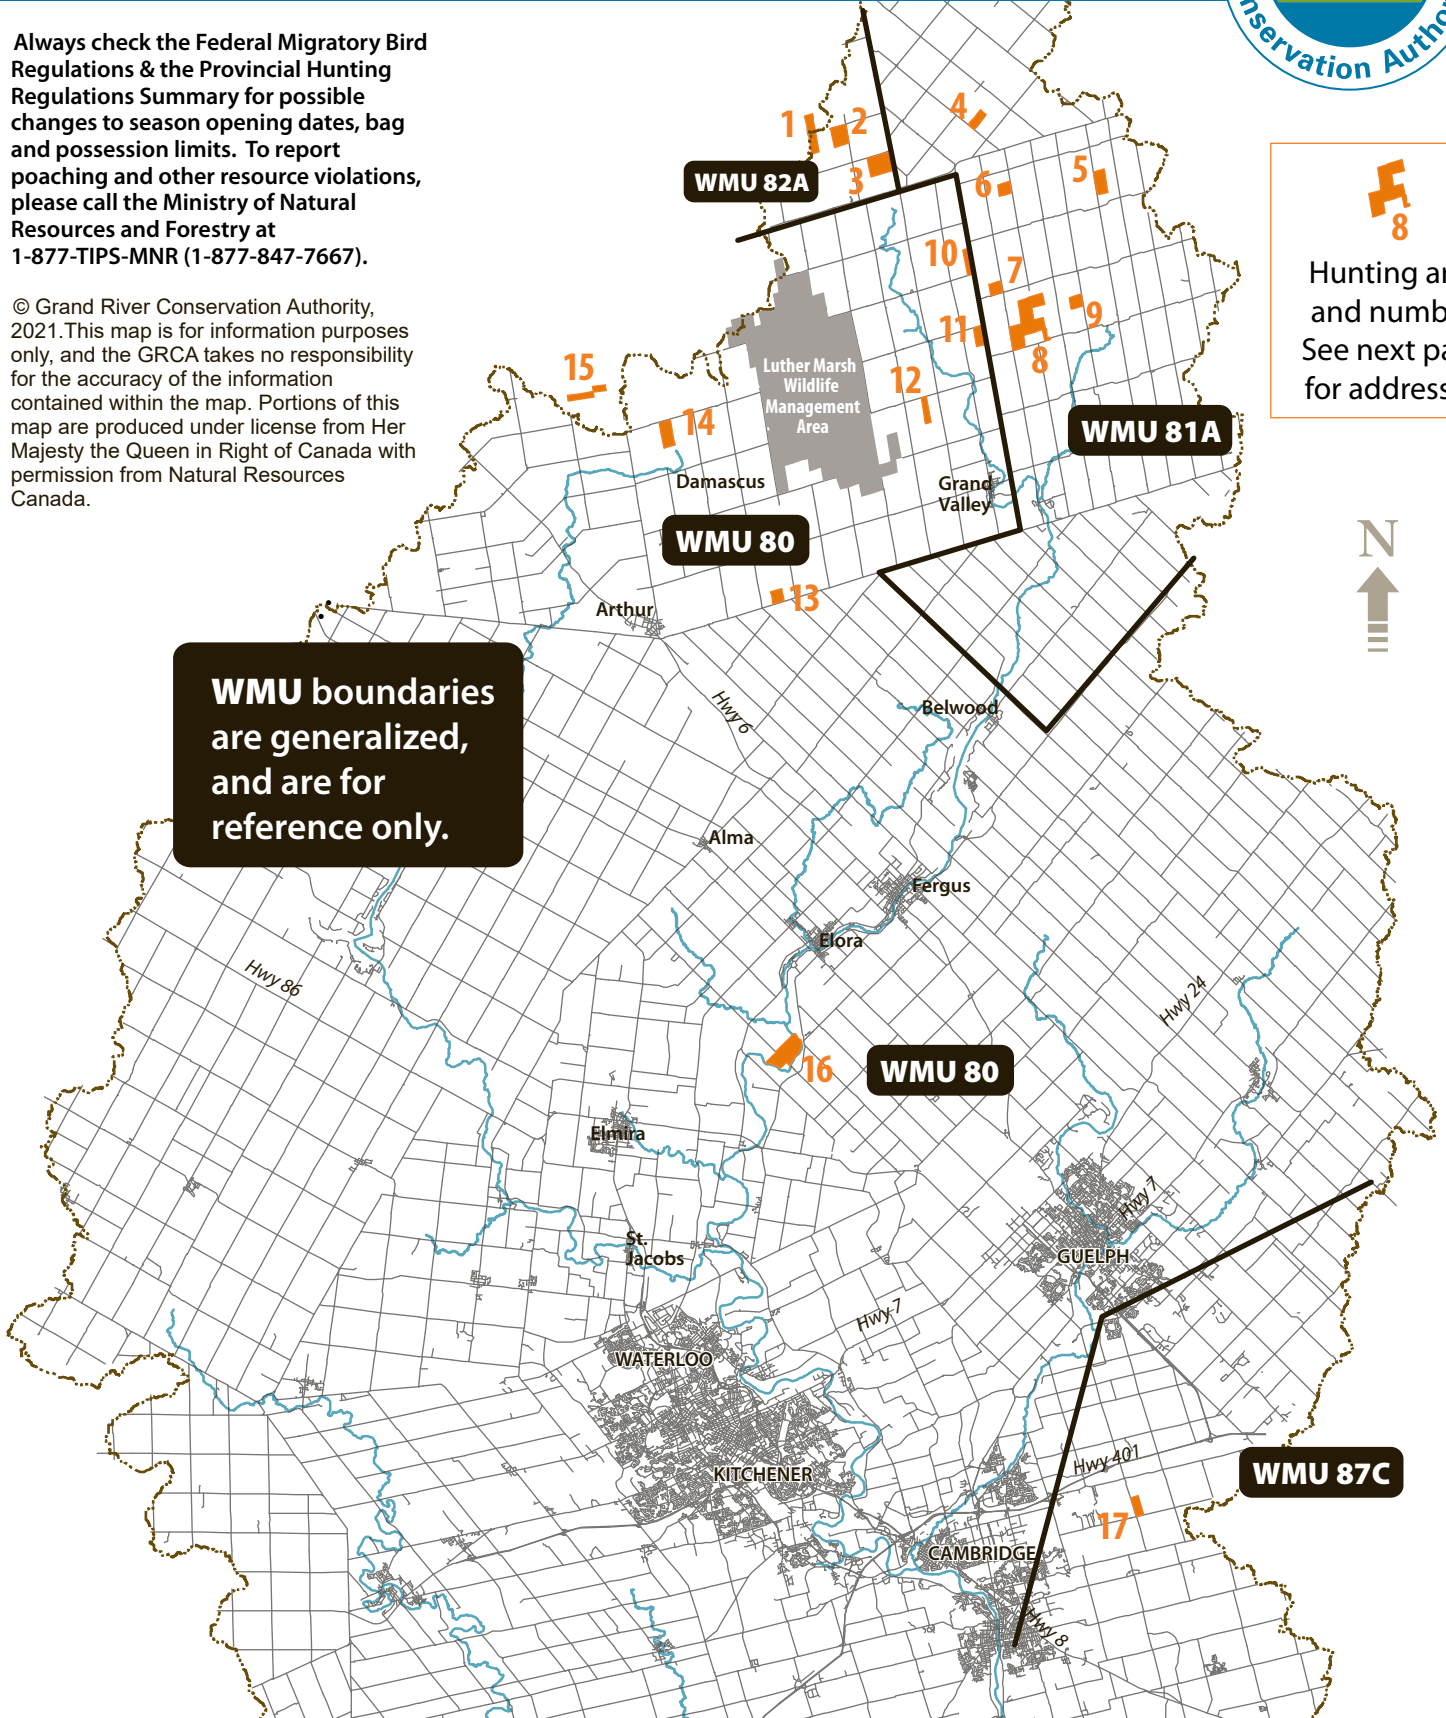

Hunting area and number. See next page for addresses.

WMU boundaries are generalized, and are for reference only.

Miscellaneous Hunting Areas - Locations

By permit only

Area Number	Area Name	Area Size (Hectare)	Wildlife Management Unit (WMU)	Location	Directions
1	Stewart	40	82A	Southgate Road 8/Concession 4 road, Township of Southgate	From Arthur – take Wellington Road 14 North, turn East on Hwy 89, turn North on Sideroad 11, turn East on Concession 4/Southgate Road 8
2	Robinson	40	82A	Southgate Road 8/Concession 4 Road, Township of Southgate	Same as Stewart Tract. Tract is on corner of Grey Road 8.
3	Keldon	81	82A	Concession 2 Road, Township of Southgate	From Arthur – take Wellington Road 14 North, turn East on Hwy 89, turn North on Grey County Road 8, turn East on Southgate Road 4
4	Lagerman	40	81A	#077099 7th Line SW, Township of Melancton	From Arthur – take Wellington Road 109 East, turn North on County Road 25, turn East on Hwy 89, turn North-East on County Road 17, turn North on 7th Line SW
5	Lama	81	81A	#375399 6th Line, Township of Amaranth	From Arthur – take Wellington Road 109 East, turn North on 6th Line
6	Young	40	81A	#255510 9th Line, Township of Amaranth	From Arthur – take Wellington Road 109 East, turn North on County Road 25, turn West on Hwy 89, turn South on 9th Line
7	Smith	40	81A	#383069 Sideroad 20, Township of Amaranth	From Arthur – take Wellington Road 109 East, turn North on County Road 25, turn East on Conc. Road 8-9, turn North on Amaranth/East Luther Townline Road, turn East on Sideroad 20

Area Number	Area Name	Area Size (Hectare)	Wildlife Management Unit (WMU)	Location	Directions
17	Bond	40	87C	Concession 1, Township of Puslinch. Is on North side, when driving toward County Road 35	Concession 1, Township of Puslinch. Is on North side, when driving toward County Road 35