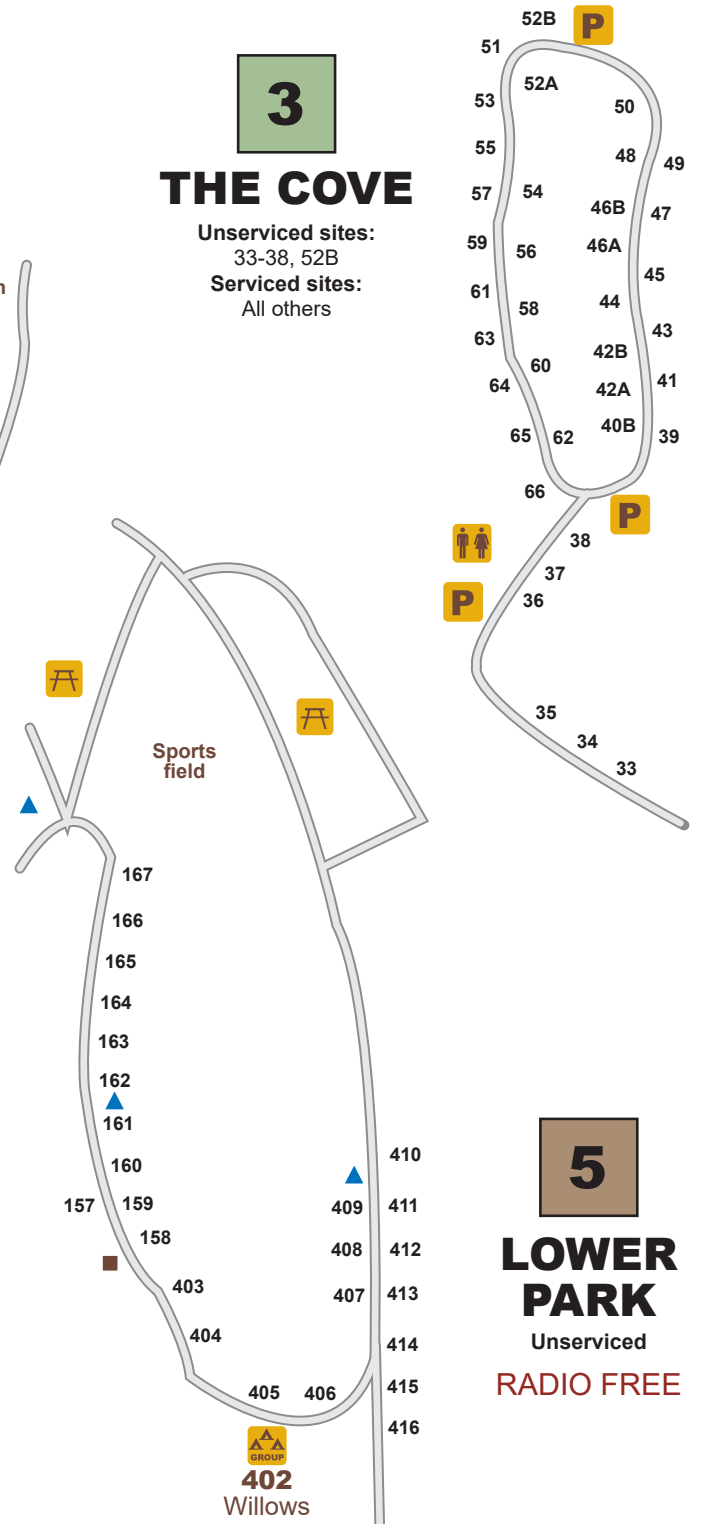

Park Map

	Picnic shelter		Concession		Road
	Picnic area		Washrooms		River
	Boat launch		Hiking trailhead		Parking
	Group camping		Rentals		Park boundary
	Playground		Water tap		Vault toilet

Copyright GRCA, 2021. May not be reproduced or altered in any way. Note: map is a representation only. Scale and location of features are approximate.

1 THE OAKS

Unserviced sites: 98-105
Serviced sites: All others

4 THE MAPLES

Unserviced

3 THE COVE

Unserviced sites: 33-38, 52B
Serviced sites: All others

2 THE ASH

Unserviced sites: 97
Serviced sites: All others

5 LOWER PARK

Unserviced
RADIO FREE