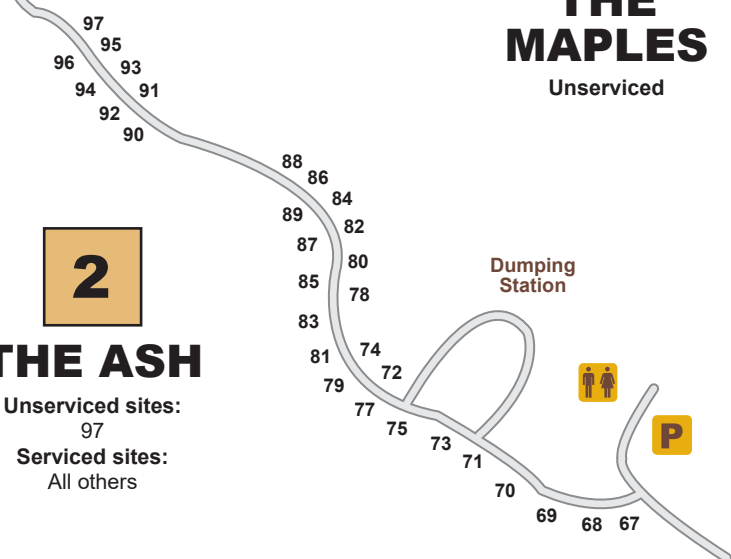

Park Map

	Picnic shelter		Concession		Road
	Picnic area		Washrooms		River
	Boat launch		Hiking trailhead		Parking
	Group camping		Rentals		Park boundary
	Playground		Water tap		Vault toilet

Copyright GRCA, 2021. May not be reproduced or altered in any way. Note: map is a representation only. Scale and location of features are approximate.

1 THE OAKS

Unserviced sites: 98-105
Serviced sites: All others

4 THE MAPLES

Unserviced

3 THE COVE

Unserviced sites: 33-38, 52B
Serviced sites: All others

2 THE ASH

Unserviced sites: 97
Serviced sites: All others

5 LOWER PARK

Unserviced
RADIO FREE