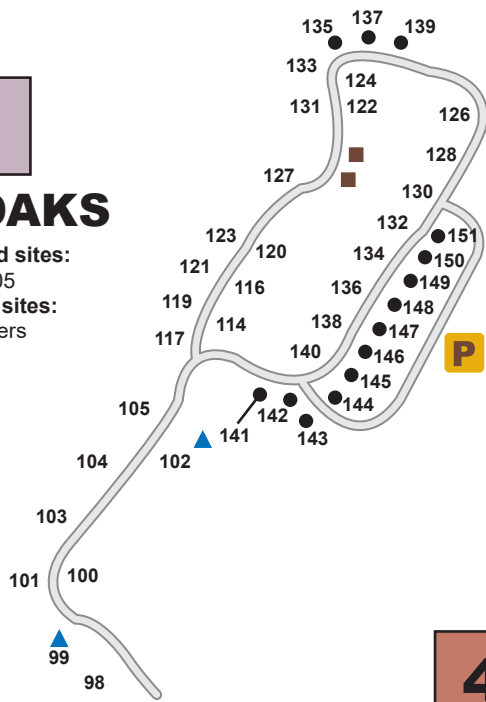

Park Map

	Picnic shelter		Concession		Road
	Picnic area		Washrooms		River
	Boat launch		Hiking trailhead		Parking
	Group camping		Rentals		Park boundary
	Playground		Water tap		Vault toilet

Copyright GRCA, 2021. May not be reproduced or altered in any way. Note: map is a representation only. Scale and location of features are approximate.

1 THE OAKS

Unserviced sites: 98-105
Serviced sites: All others

4 THE MAPLES

Unserviced

3 THE COVE

Unserviced sites: 33-38, 52B
Serviced sites: All others

2 THE ASH

Unserviced sites: 97
Serviced sites: All others

5 LOWER PARK

Unserviced
RADIO FREE