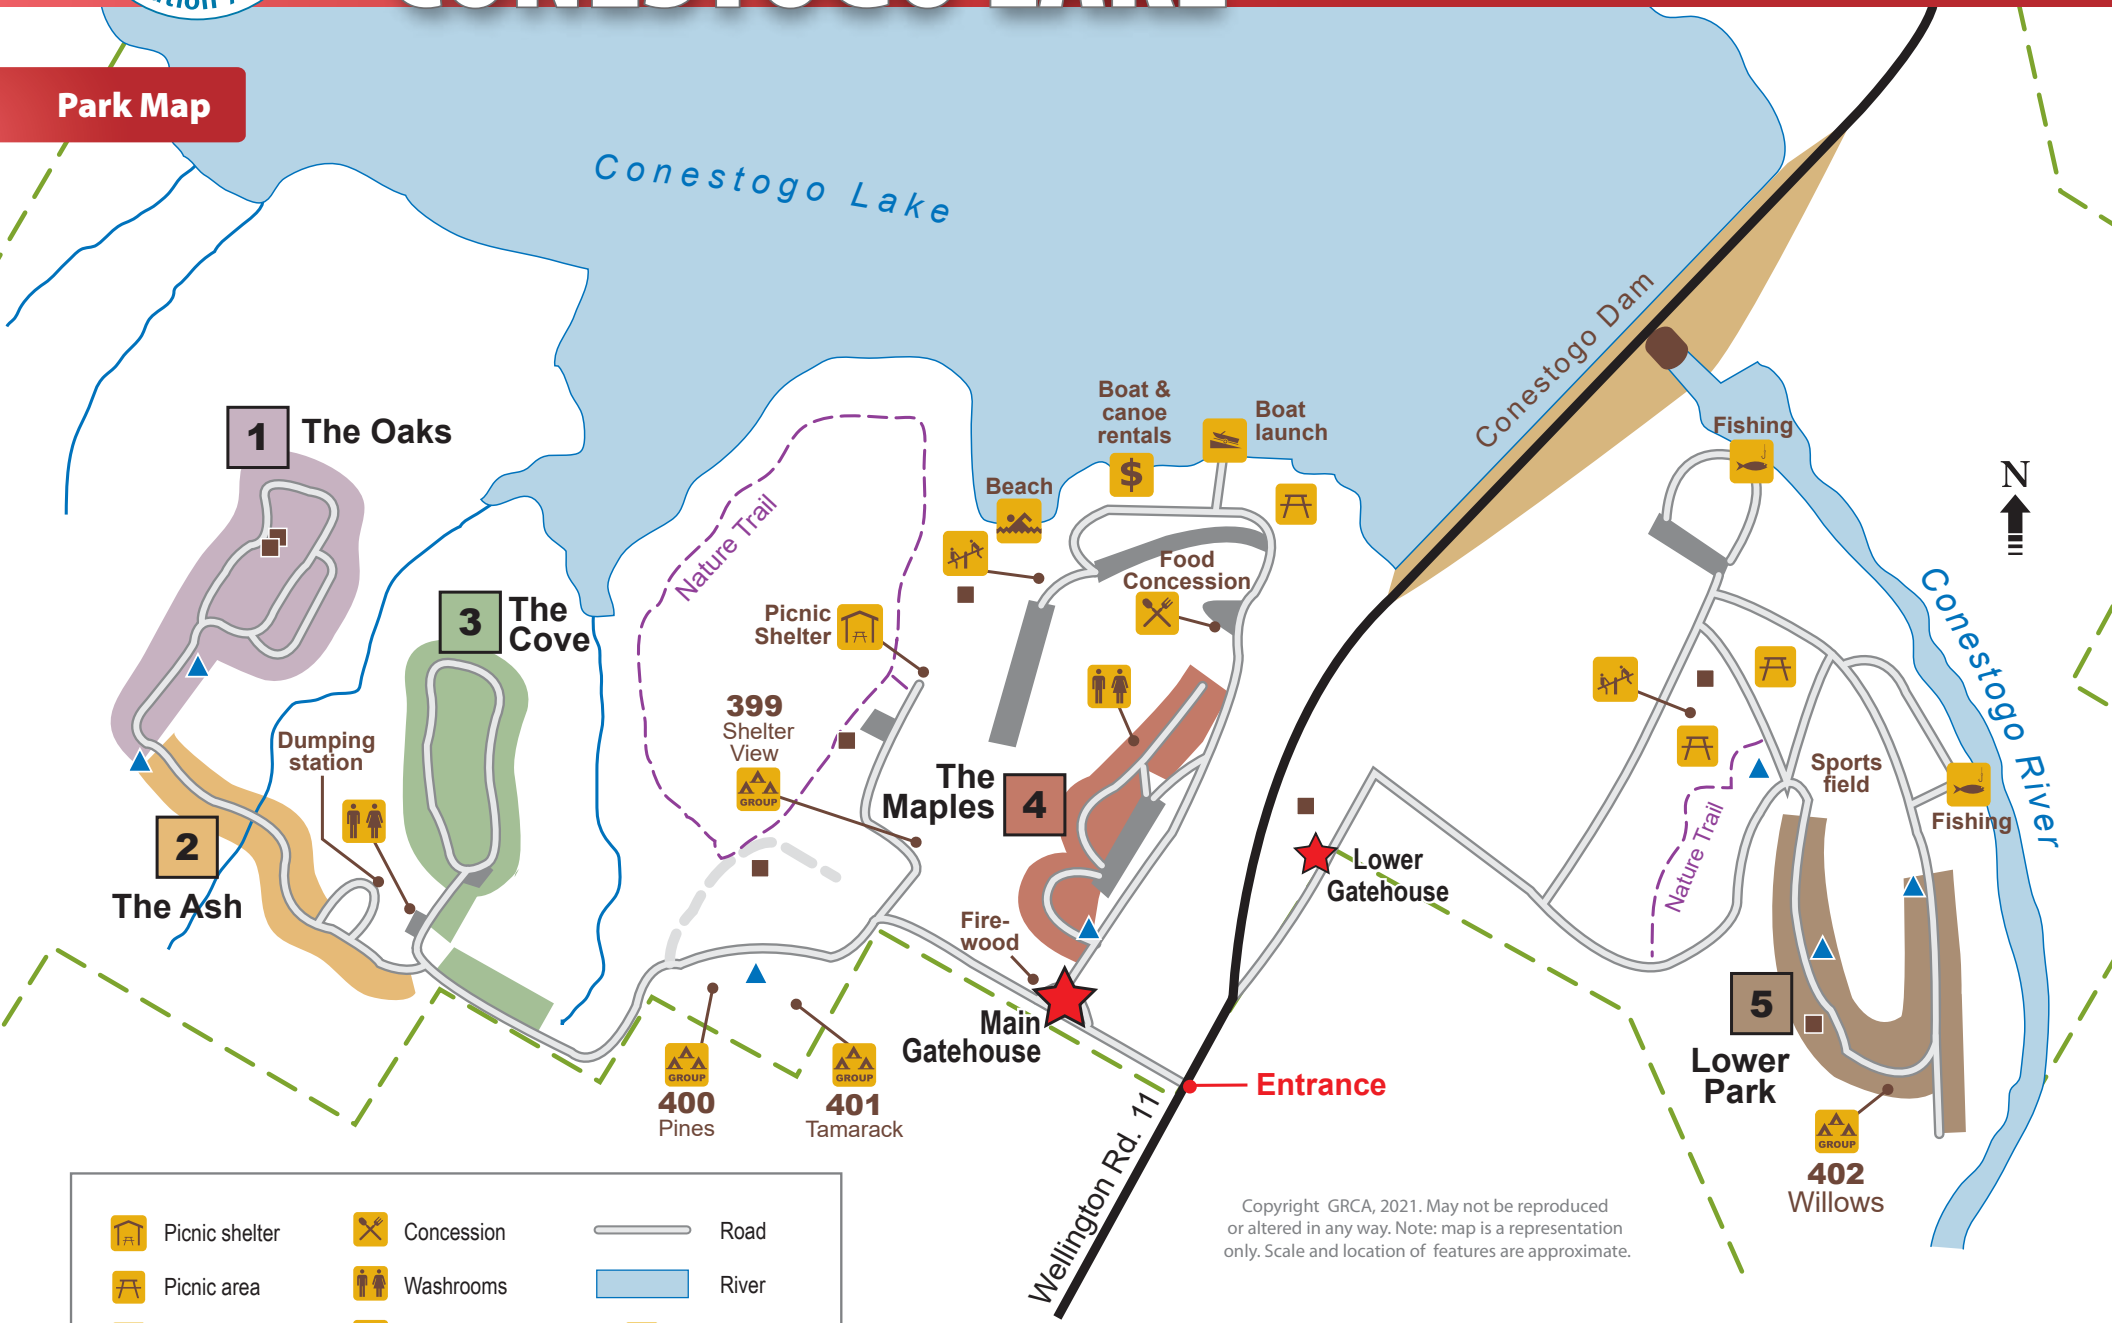

Park Map

	Picnic shelter		Concession		Road
	Picnic area		Washrooms		River
	Boat launch		Hiking trailhead		Parking
	Group camping		Rentals		Park boundary
	Playground		Water tap		Vault toilet

Copyright GRCA, 2021. May not be reproduced or altered in any way. Note: map is a representation only. Scale and location of features are approximate.

1 THE OAKS

Unserviced sites: 98-105
Serviced sites: All others

4 THE MAPLES

Unserviced

3 THE COVE

Unserviced sites: 33-38, 52B
Serviced sites: All others

2 THE ASH

Unserviced sites: 97
Serviced sites: All others

5 LOWER PARK

Unserviced
RADIO FREE