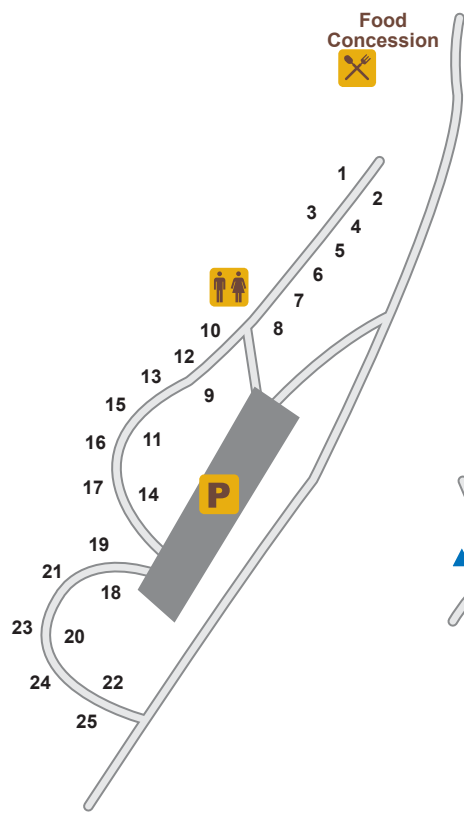

Park Map

	Picnic shelter		Concession		Road
	Picnic area		Washrooms		River
	Boat launch		Hiking trailhead		Parking
	Group camping		Rentals		Park boundary
	Playground		Water tap		Vault toilet

Copyright GRCA, 2021. May not be reproduced or altered in any way. Note: map is a representation only. Scale and location of features are approximate.

1 THE OAKS

Unserviced sites: 98-105
Serviced sites: All others

4 THE MAPLES

Unserviced

3 THE COVE

Unserviced sites: 33-38, 52B
Serviced sites: All others

2 THE ASH

Unserviced sites: 97
Serviced sites: All others

5 LOWER PARK

Unserviced
RADIO FREE