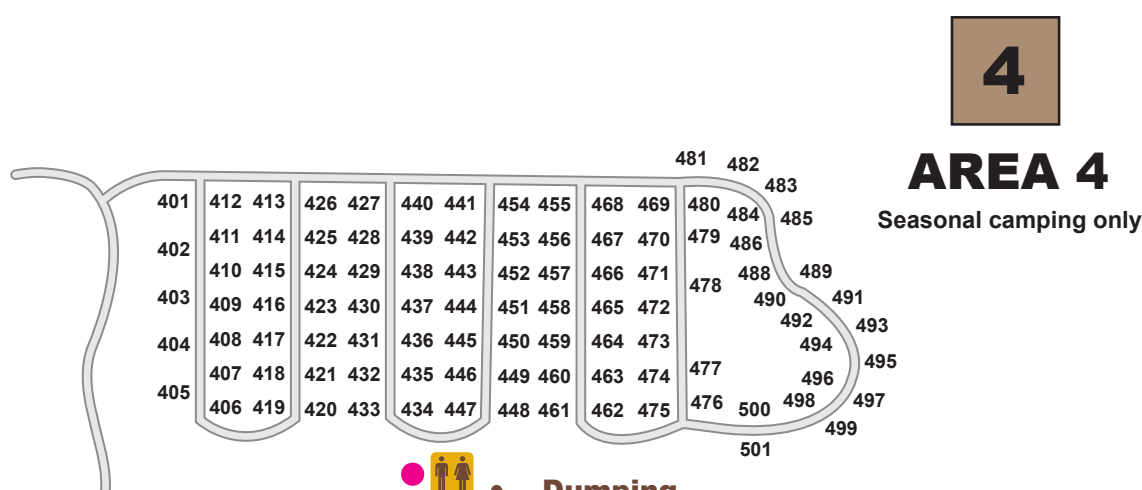

Discover the lake by canoe. Canoes, including lifejackets and oars, can be rented at the concession.

1
AREA 1 RADIO FREE
Unserviced sites: 118, 122, 124, 127, 130
Serviced sites: all others

Copyright GRCA, 2021.
May not be reproduced or altered in any way.
Note: map is a representation only. Scale and location of features are approximate.