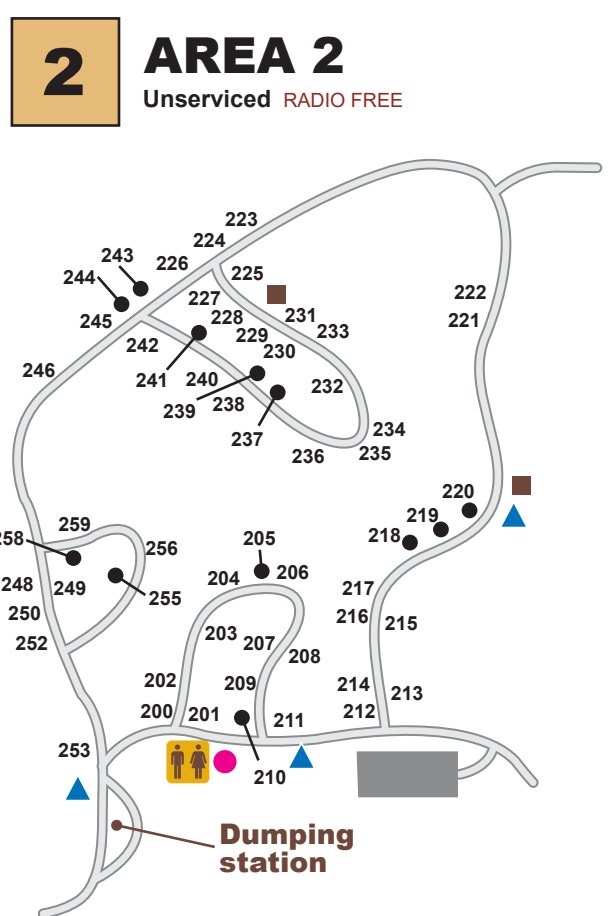

Discover the lake by canoe. Canoes, including lifejackets and oars, can be rented at the concession.

1
AREA 1 RADIO FREE
Unserviced sites: 118, 122, 124, 127, 130
Serviced sites: all others

Copyright GRCA, 2021.
May not be reproduced or altered in any way.
Note: map is a representation only. Scale and location of features are approximate.