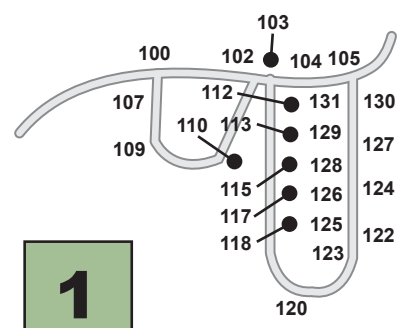

Discover the lake by canoe. Canoes, including lifejackets and oars, can be rented at the concession.

1
AREA 1 RADIO FREE
Unserviced sites: 118, 122, 124, 127, 130
Serviced sites: all others

Copyright GRCA, 2021.
May not be reproduced or altered in any way.
Note: map is a representation only. Scale and location of features are approximate.