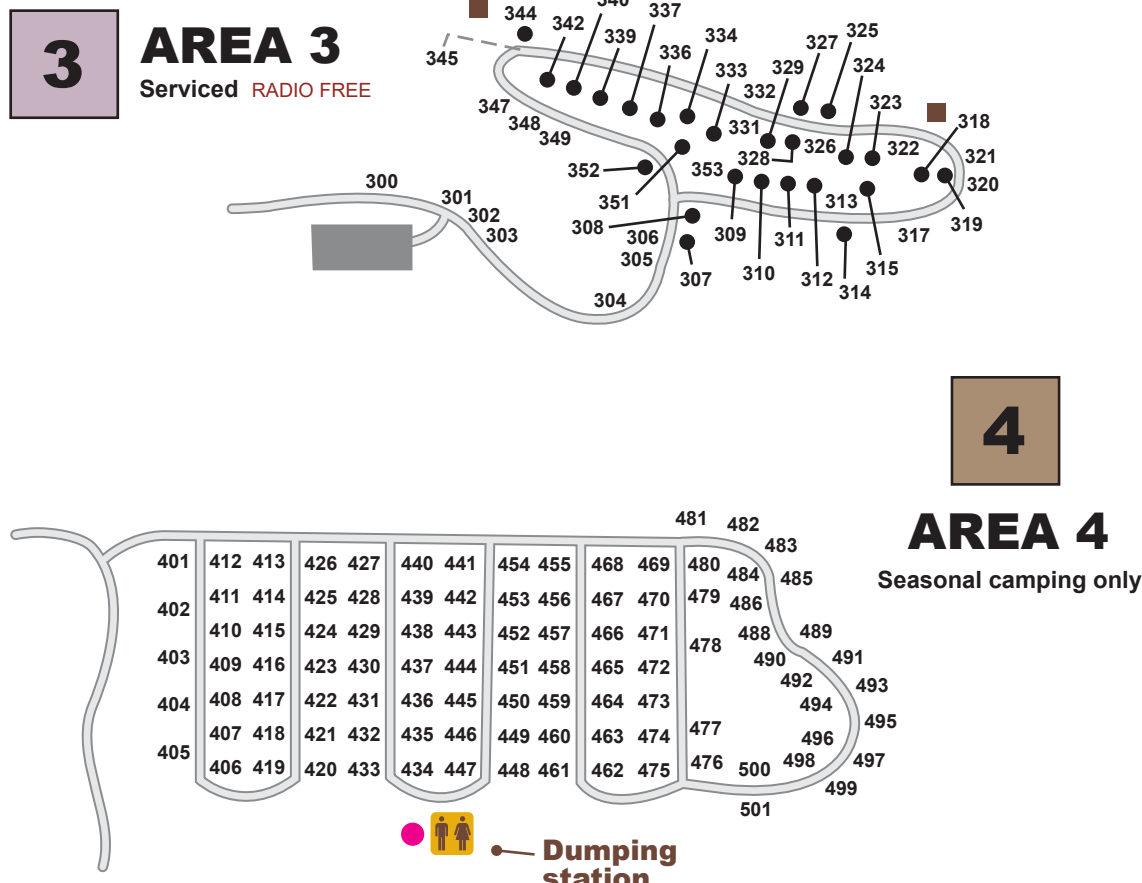

Discover the lake by canoe. Canoes, including lifejackets and oars, can be rented at the concession.

1
AREA 1 RADIO FREE
Unserviced sites: 118, 122, 124, 127, 130
Serviced sites: all others

Copyright GRCA, 2021.
May not be reproduced or altered in any way.
Note: map is a representation only. Scale and location of features are approximate.