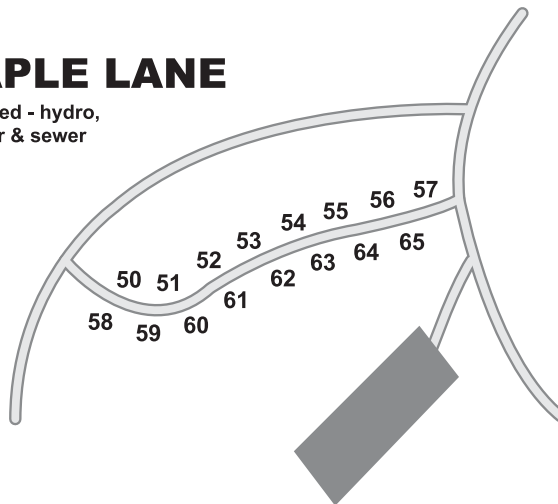

The trails showcase the park's natural beauty.

3 Cedar Valley

Unserviced
SITES 175-199
RADIO FREE

2 MAPLE LANE

Serviced - hydro, water & sewer