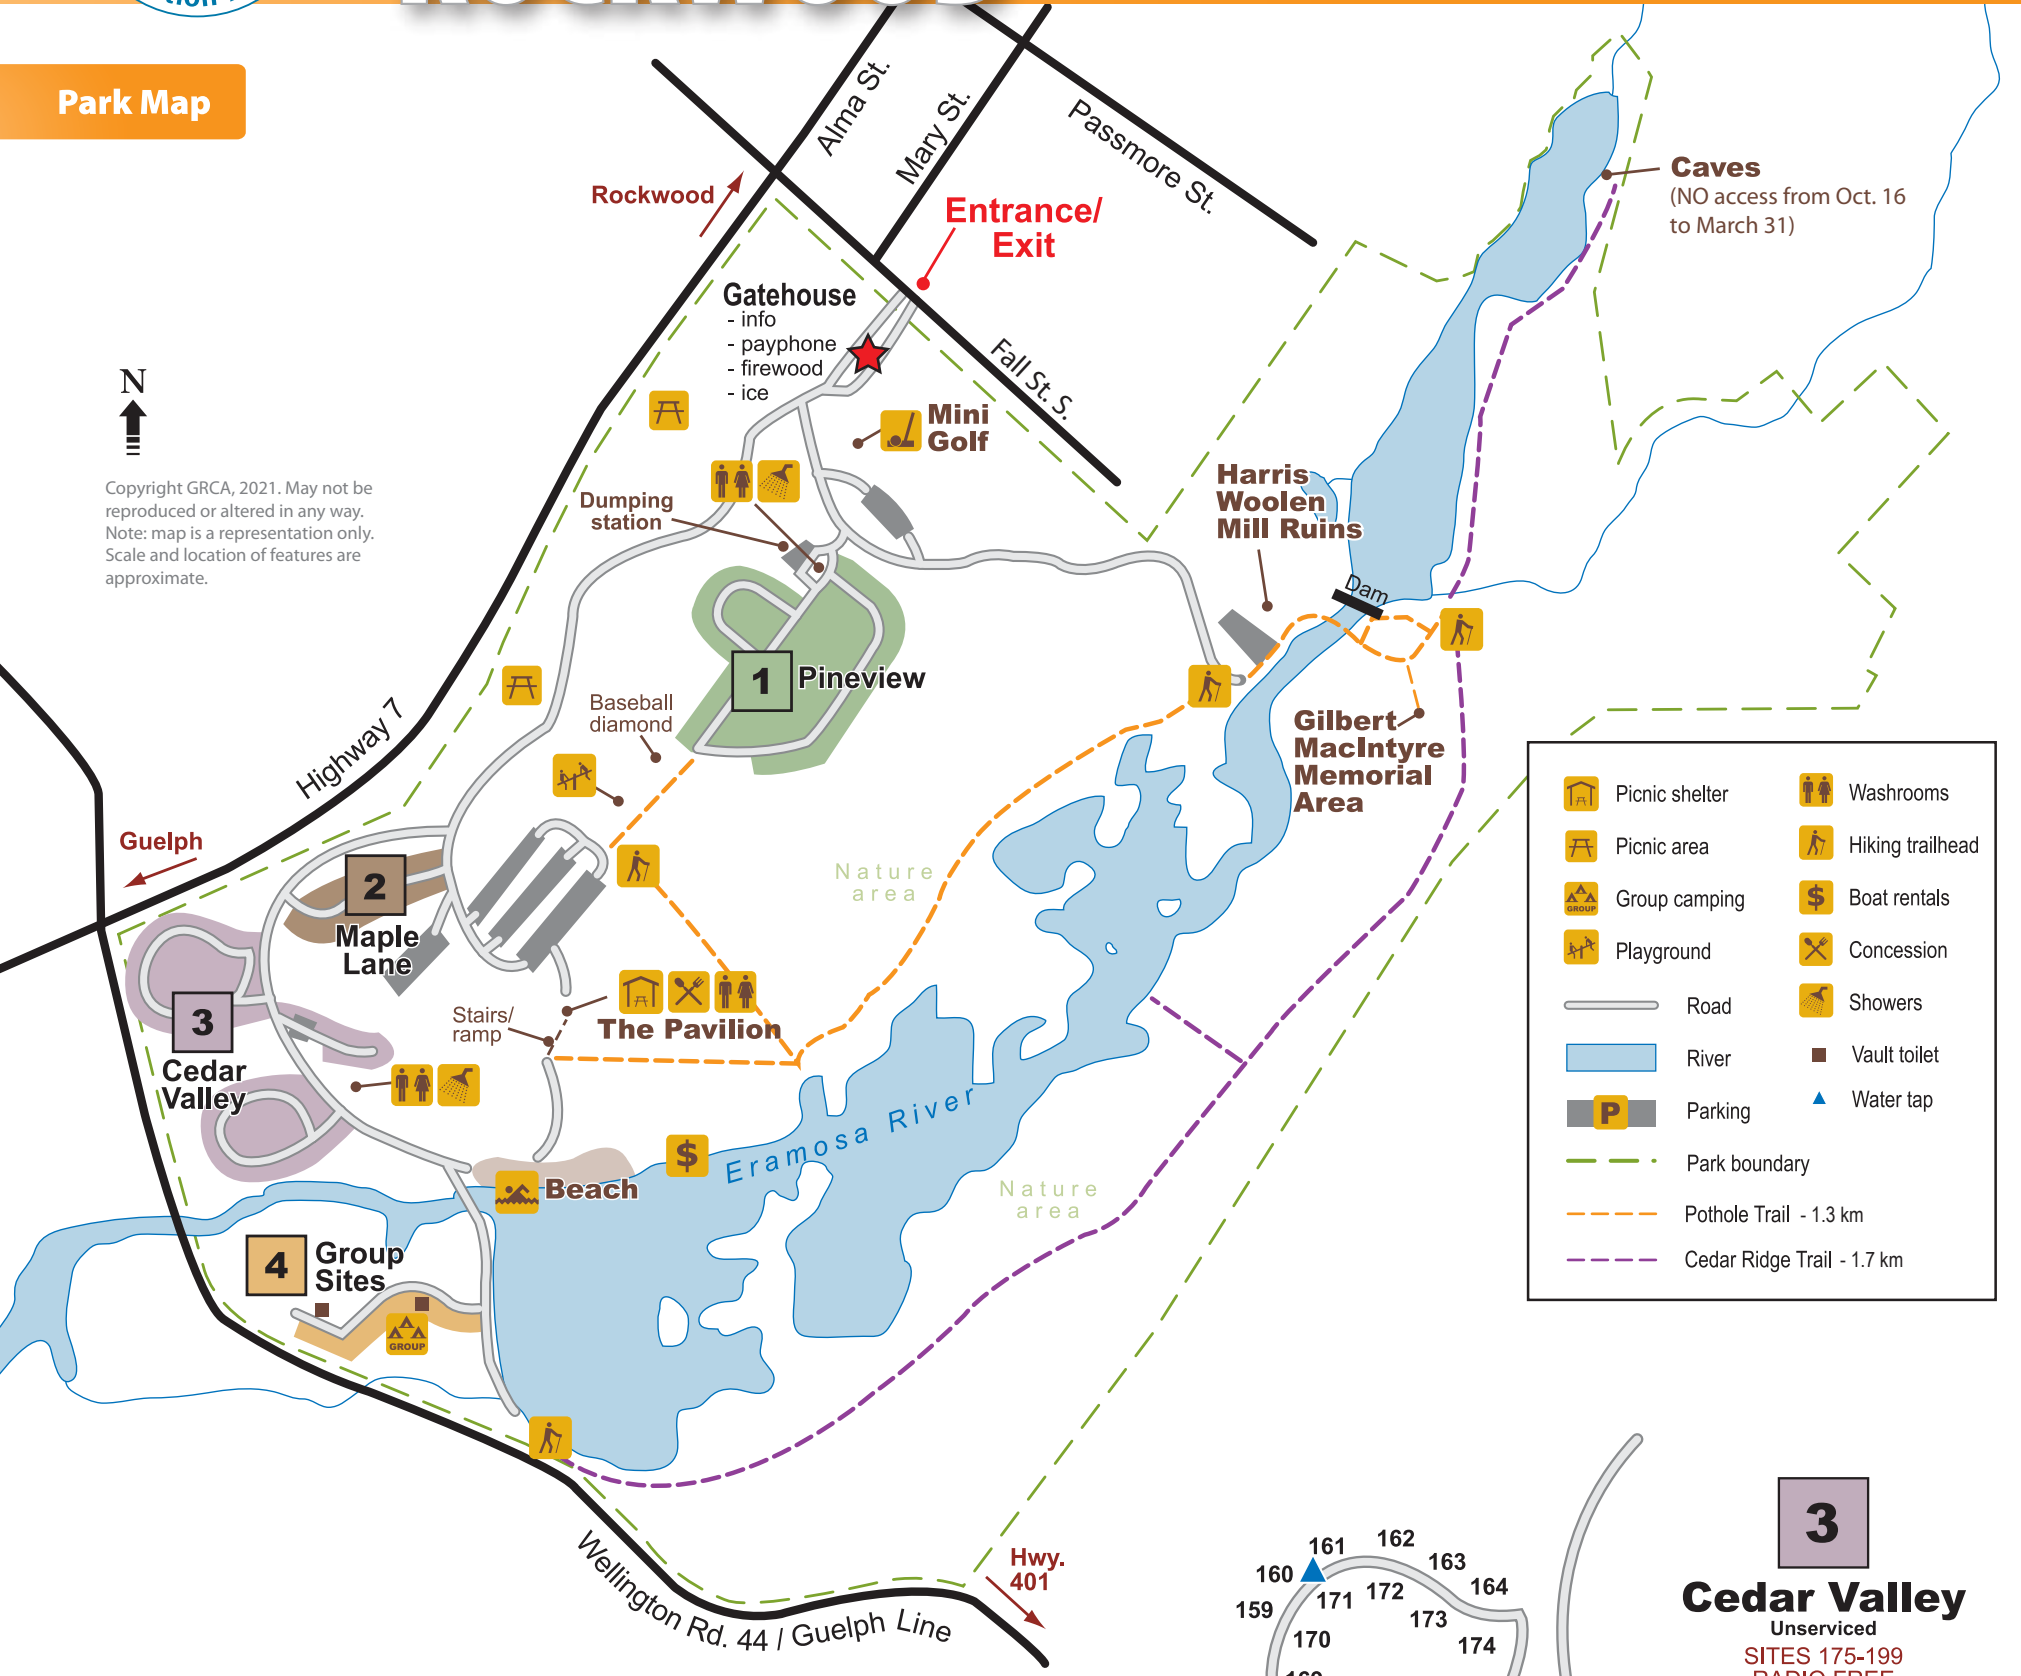

### Park Map

Copyright GRCA, 2021. May not be reproduced or altered in any way. Note: map is a representation only. Scale and location of features are approximate.

	Picnic shelter		Washrooms
	Picnic area		Hiking trailhead
	Group camping		Boat rentals
	Playground		Concession
	Road		Showers
	River		Vault toilet
	Parking		Water tap
	Park boundary		
	Pothole Trail - 1.3 km		
	Cedar Ridge Trail - 1.7 km		

### 1 Pineview

Serviced - hydro & water

### 3 Cedar Valley

Unserviced  
SITES 175-199  
RADIO FREE

### 2 MAPLE LANE

Serviced - hydro, water & sewer