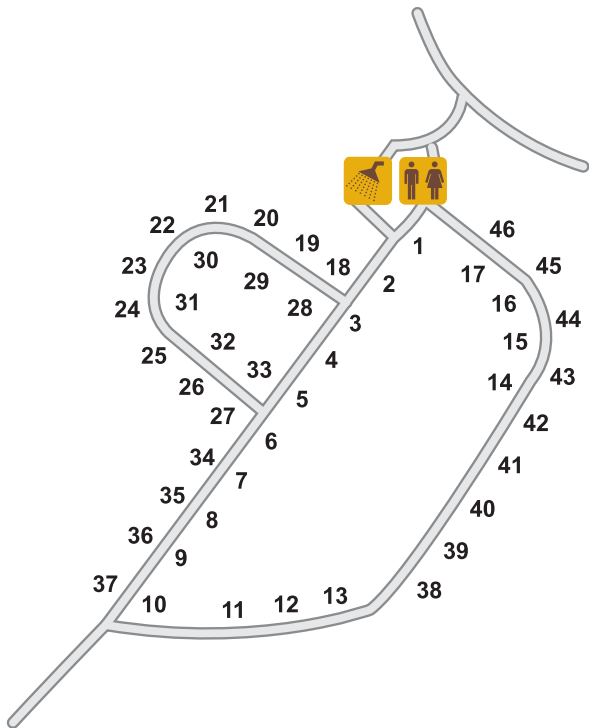

### Park Map

Copyright GRCA, 2021. May not be reproduced or altered in any way. Note: map is a representation only. Scale and location of features are approximate.

	Picnic shelter		Washrooms
	Picnic area		Hiking trailhead
	Group camping		Boat rentals
	Playground		Concession
	Road		Showers
	River		Vault toilet
	Parking		Water tap
	Park boundary		
	Pothole Trail - 1.3 km		
	Cedar Ridge Trail - 1.7 km		

### 3 Cedar Valley

Unserviced  
SITES 175-199  
RADIO FREE

### 2 MAPLE LANE

Serviced - hydro, water & sewer