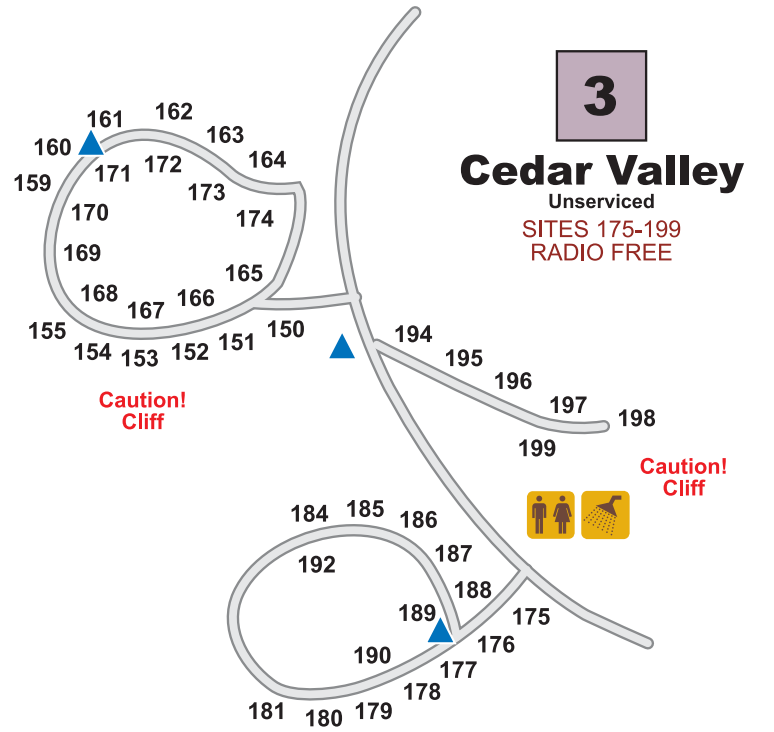

### Park Map

Copyright GRCA, 2021. May not be reproduced or altered in any way. Note: map is a representation only. Scale and location of features are approximate.

	Picnic shelter		Washrooms
	Picnic area		Hiking trailhead
	Group camping		Boat rentals
	Playground		Concession
	Road		Showers
	River		Vault toilet
	Parking		Water tap
	Park boundary		
	Pothole Trail - 1.3 km		
	Cedar Ridge Trail - 1.7 km		

### 1 Pineview

Serviced - hydro & water

### 3 Cedar Valley

Unserviced  
SITES 175-199  
RADIO FREE

### 2 MAPLE LANE

Serviced - hydro, water & sewer